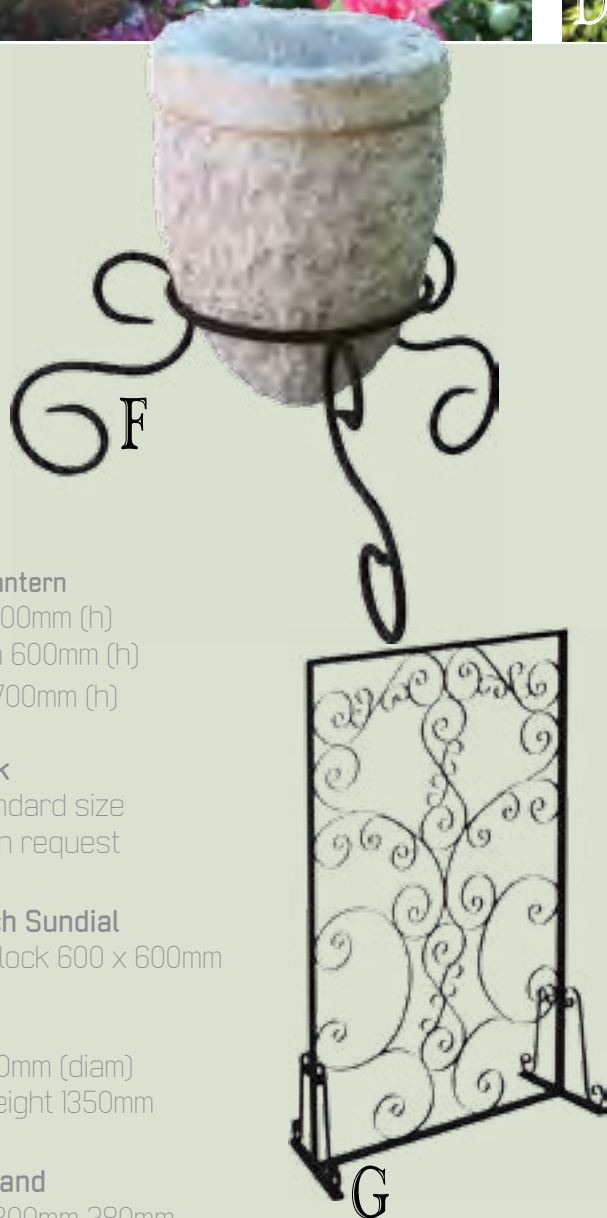

I Square Granada bird bath

- 400mm x 400mm
- 500mm x 500mm
- colour brown

J Provence bird bath

- Basin 400mm diameter
- Stand 900mm h

K Granada basin on pillar

- Basin 400mm diameter
- Basin 500mm diameter
- Colour blue
- Pillar ?

ORNAMENTS

A. Sandstone Balls
Available in following sizes:

- 100mm
- 200mm
- 300mm
- 400mm
- 500mm
- 600mm

B. Courance bird cage
Included:

C

D

E

F

G

G Screen

- ?(w) x ?mm (h)

I. Ornamental Wall Clock

- 1000mm diameter

C. Chinese Lantern

- Small 500mm (h)
- Medium 600mm (h)
- Large 700mm (h)

D. Ball Stack