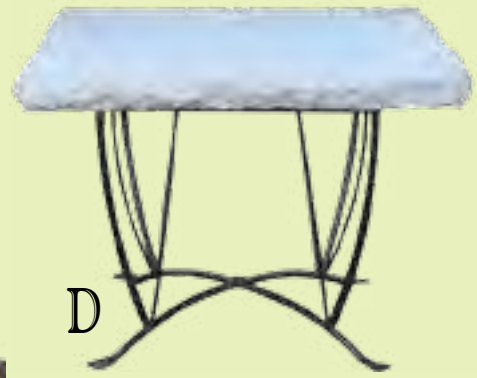

N Metal Sun Dial Balls

- 400mm diameter
- 500mm diameter
- 600mm diameter
- 700mm diameter
- 800mm diameter

M

N

P Corner Stones

- 500mm h
- 600mm h
- 700mm h
- 800mm h
- 900mm h
- 1000mm h
- 1100mm h
- 1200mm h
- 1300mm h
- 1400mm h

P

ORNAMENTS

TABLES & CHAIRS

B

D

C

G

A

F

E

B Avia serving table

- 1500 (l) x 700 (w) x 760mm (h)
- Sandstone top

C Deco table

- 1000 (l) x 700 (w) x 460mm (h)
- Sandstone top

D Granada square table

- 1000 (w) x ?mm (h)
- Sandstone top