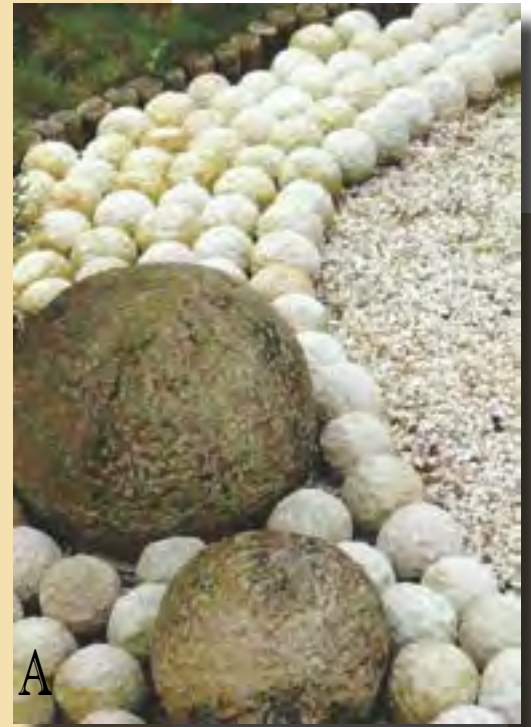

- Small 150 x 225 x 400mm
- Medium 210 x 320 x 460
- Large 220 x 420 x 680
- Stand optional

C Voda pots

- Small 150 x 225 x 445
- Medium 210 x 320 x 510
- Large 220 x 420 x 740
- X Large 400 x 500 x 1280

D Sandstone pots

- ?

E Square pots on stand

- 400 x 400 x 400mm
- Stand optional

GROUNDCOVER & PAVING

**A Sandstone balls**

- 100mm diameter
- per square meter

B Sandstone chips