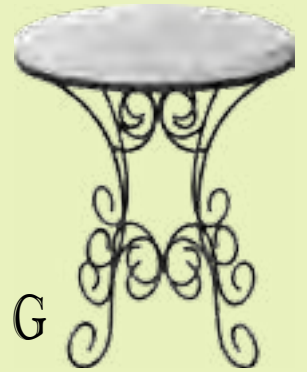

G

B Avia serving table

- 1500 (l) x 700 (w) x 760mm (h)
- Sandstone top

C Deco table

- 1000 (l) x 700 (w) x 460mm (h)
- Sandstone top

D Granada square table

- 1000 (w) x ?mm (h)
- Sandstone top

E Monet bistro table

- ? (d) x ?(h)
- Metal

F Granada ? table

- ? (d) x ?mm (h)
- Sandstone top

G Cezar ? bistro table

- ? (d) x ?mm (h)
- Sandstone top

H ?

- ?(d) x ?mm (h)
- Sandstone top