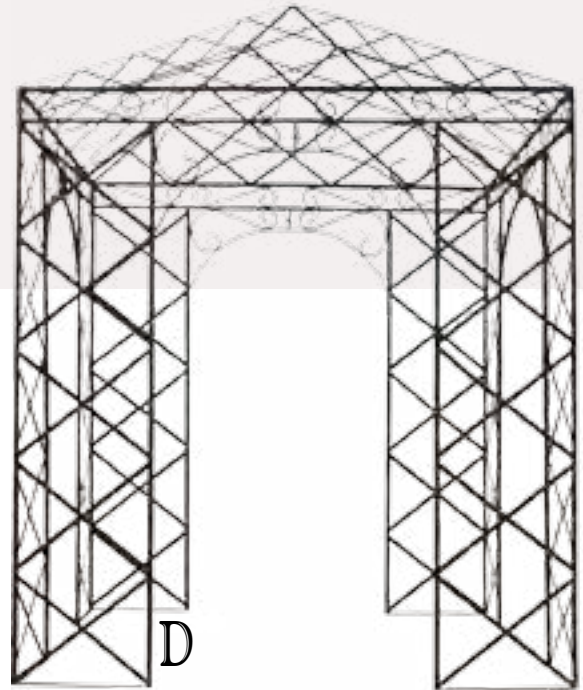

D

A ?

- •

B Single scrolled arch

- 2400 (h) x 1150mm (w)

C Scrolled gazebo

- 2000 x 2000mm
- 3000 x 3000mm

Monet gazebo

- 2000 x 2000mm
- 3000 x 3000mm

E St Tropez pergola

- ?

F Cascade gazebo with sandstone pillars

- ?